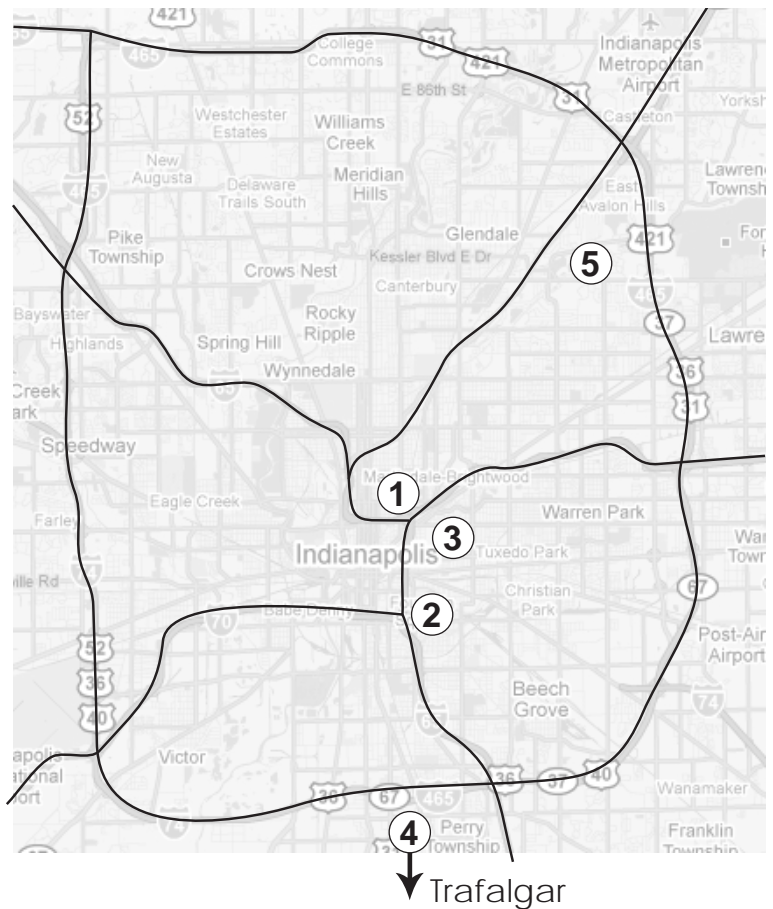

ARCHITECTS' HOME TOUR

October 2&3, 2010

Presented By:

AIA Indianapolis

Sponsored By:

1617 House

Address: 1617 Cornell Avenue

Designer: Jason Wolfe and Veronica Vela (Wo/Ve Studio with Demerly Architects)
www.demerlyarchitects.com

Mona's House

Address: 1049 Hosbrook Street

Designer: Mark Beebe
markbeebe@yahoo.com

Steele House

Address: 811 Woodruff Place East Drive

Designer: Brent Roberts at Rowland Design
www.rowlanddesign.com

Sundstrom Residence

Address: 7912 Indian Ridge Dr.

Designer: JWMcQuiston Architecture+Interior Design
jwmcq@earthlink.net

Snyder Residence

Address: 5754 Fall Creek Road

Designer: Bob Snyder
rwsnyder@bsalifestructures.com